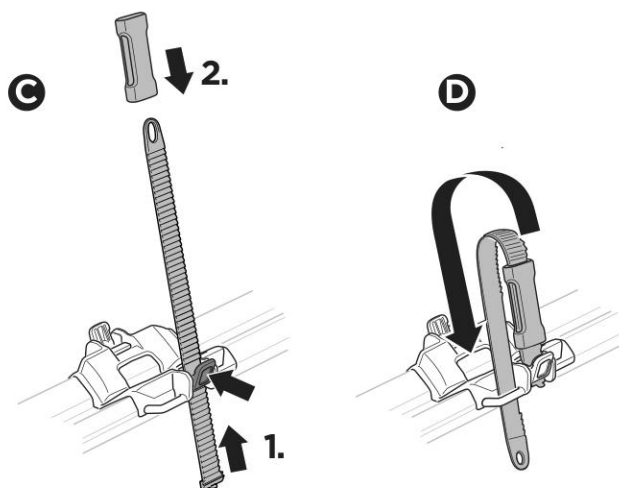

i

Thule Bike Rack Around-the-Bar Adapter

8898

Thule UpRide 599 Fit Table

2

x2

3

4