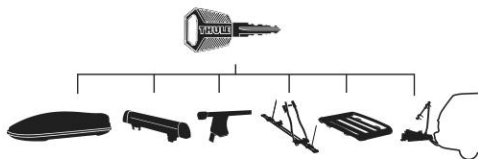

889-1

Thule Bike Rack Around-the-Bar Adapter

8898

Thule Wheel Strap Locks

986

Thule One-Key System

450400  (x4)

450600  (x6)