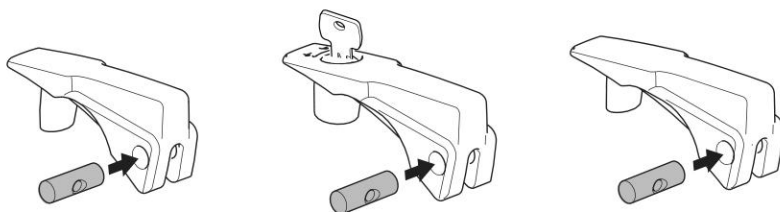

i

Thule Bike Rack Around-the-Bar Adapter

8898

Thule UpRide 599 Fit Table

2

x2

3

4