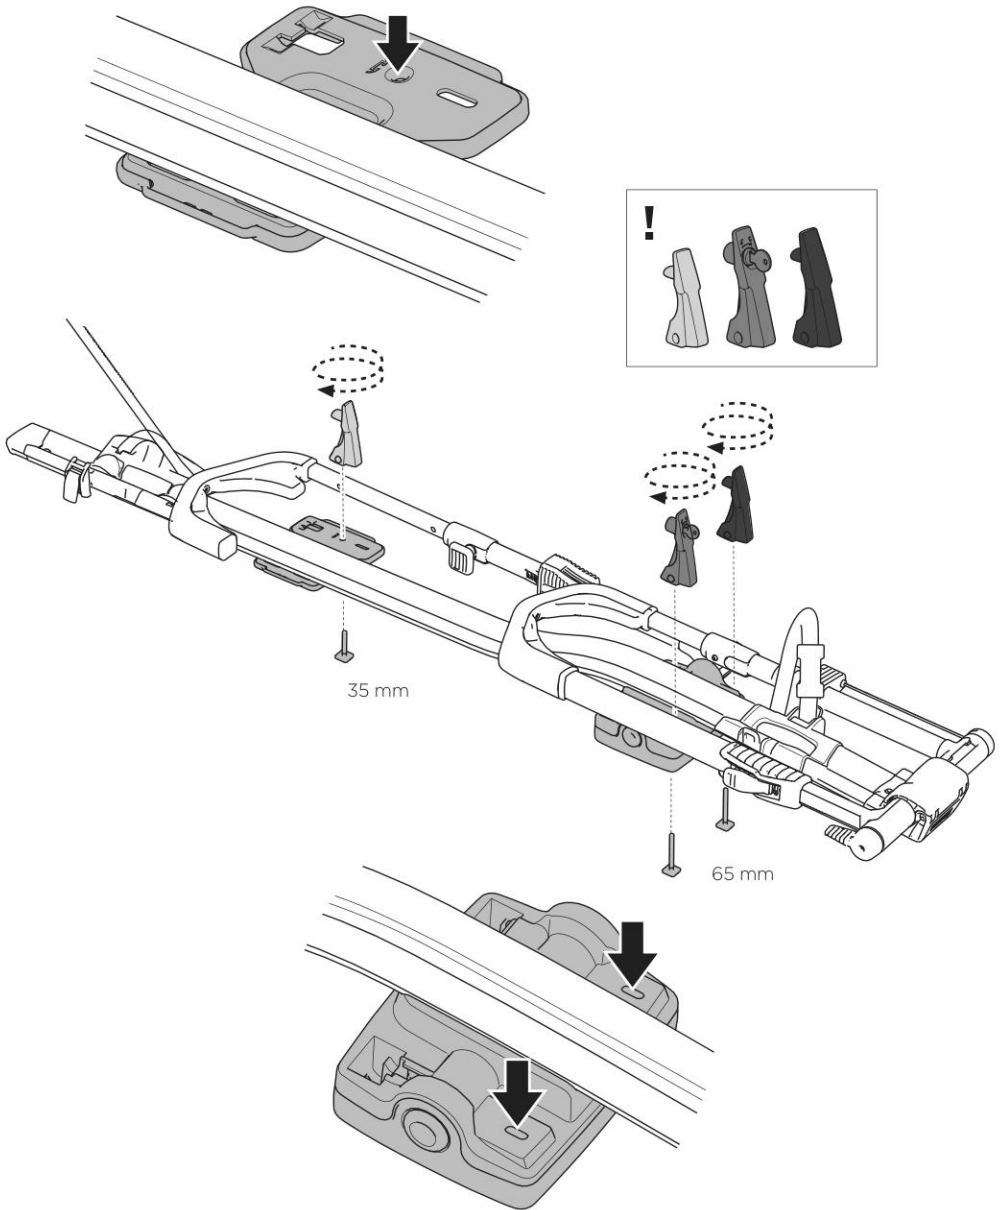

i

Thule Bike Rack Around-the-Bar Adapter

8898

Thule UpRide 599 Fit Table

2

x2

3

4