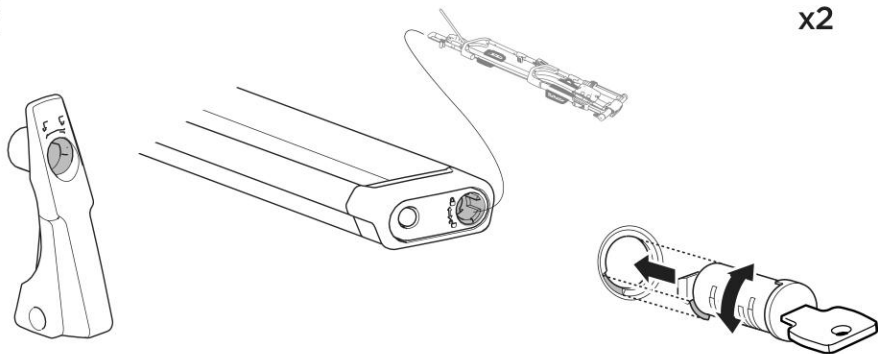

i

Thule Bike Rack Around-the-Bar Adapter

8898

Thule UpRide 599 Fit Table

2

x2

3

4