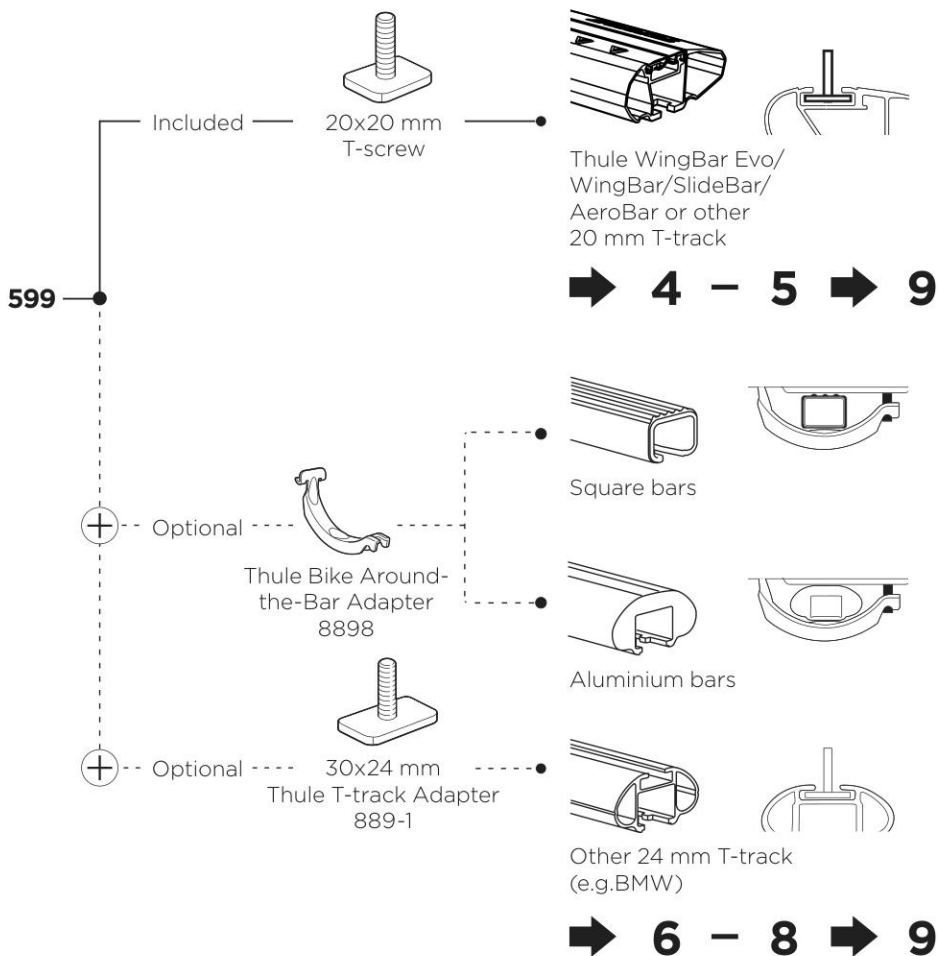

i

Thule Bike Rack Around-the-Bar Adapter

8898

Thule UpRide 599 Fit Table

2

x2

3

4