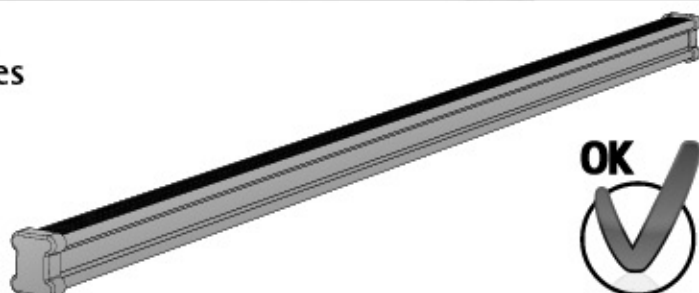

NORDDRIVE®
TRANSPORT SOLUTIONS