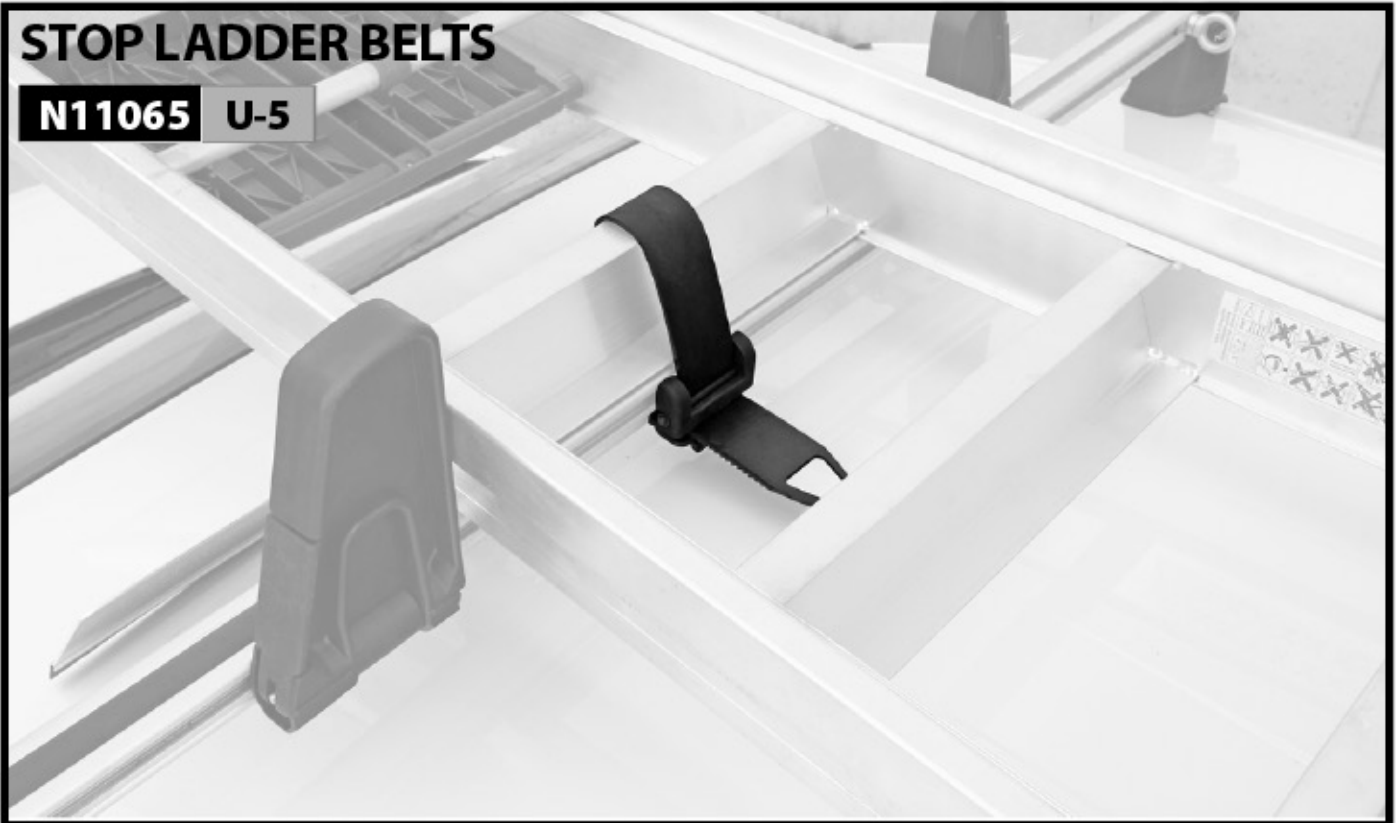

LOAD STOPS

N11032 KP-2

EYE-BOLTS

N11033 KP-3

OPTIONALS

STOP LADDER BELTS

N11065 U-5

DEFLECTORS