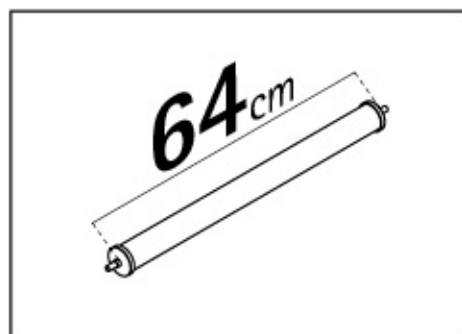

64cm

Art. N11020

U-0

58GR0003 - 64cm x1 	59FE004 x2 	30PL015 x2 	x1 CH 5	
22FE002 x2 	11PL006 x4 	53PL002 x4 	x1 CH 10	
59FE005 x2 	30PL014 x4 	40FE014 x4 	x1 Safety regulations NORDRIVE	
60CE6016 x4 M6x16	60CE6030 x4 M6x30	60CE6060 x8 M6x60	61ED0611 x4 	60R00612 x4