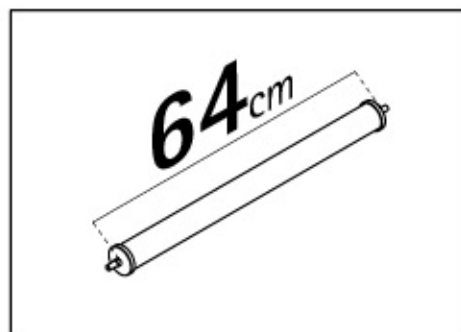

64cm

Art. N11020

U-0

Kg. 12

58GR0003 - 64cm x1 	59FE004 x2 	30PL015 x2 	x1 CH 5
22FE002 x2 	11PL006 x4 	53PL002 x4 	x1 CH 10
59FE005 x2 	66DA620 x4 	60CE6016 x4 M6x16	x1 Safety regulations NORDRIVE
60CE6030 x4 M6x30	60CE6060 x8 M6x60	61ED0611 x4 	60RO0612 x4