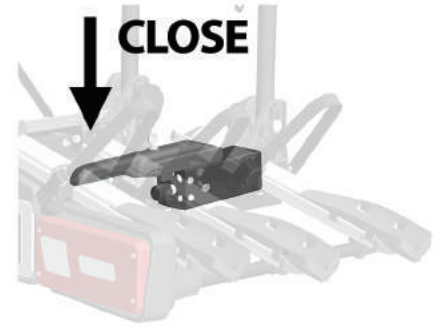

4x

50523

50800

KG
50 KG
60 KG
70 KG
80 KG

21 KG	
-21 KG	29 KG
-21 KG	39 KG
-21 KG	49 KG
-21 KG	59 KG

13 PIN

OK

NO!

OK

NO

OK

min 20 mm
max 80 mm

CHECK

LIFT AND TOW

ACCESSORIES

50532