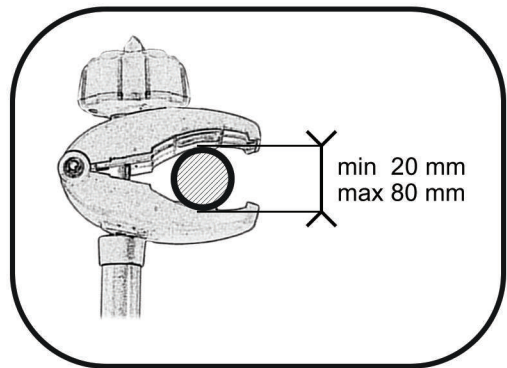

4x

50523

50800

KG
50 KG
60 KG
70 KG
80 KG

21 KG	
-21 KG	29 KG
-21 KG	39 KG
-21 KG	49 KG
-21 KG	59 KG

13 PIN

OK

NO!

OK

NO

OK

min 20 mm
max 80 mm

CHECK

LIFT AND TOW

ACCESSORIES

50532