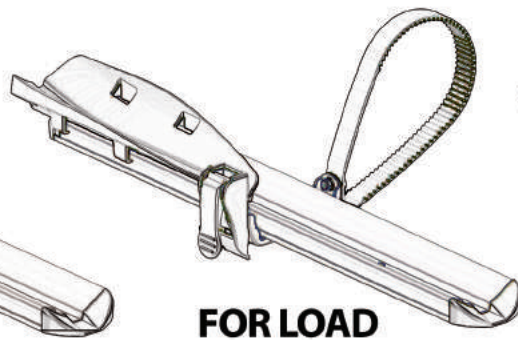

4x

50523

50800

KG
50 KG
60 KG
70 KG
80 KG

21 KG	
-21 KG	29 KG
-21 KG	39 KG
-21 KG	49 KG
-21 KG	59 KG

13 PIN

OK

NO!

OK

NO

OK

min 20 mm
max 80 mm

CHECK

LIFT AND TOW

ACCESSORIES

50532