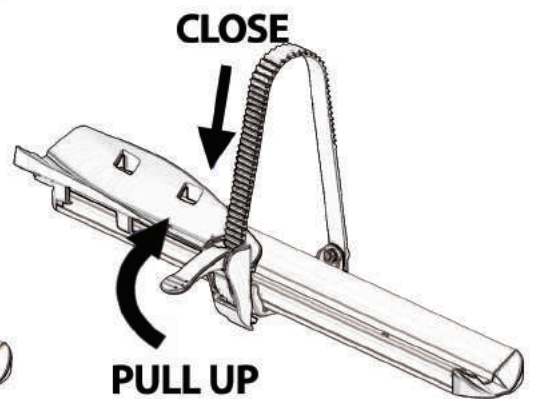

4x

50523

50800

KG
50 KG
60 KG
70 KG
80 KG

21 KG	
-21 KG	29 KG
-21 KG	39 KG
-21 KG	49 KG
-21 KG	59 KG

13 PIN

OK

NO!

OK

NO

OK

min 20 mm
max 80 mm

CHECK

LIFT AND TOW

ACCESSORIES

50532