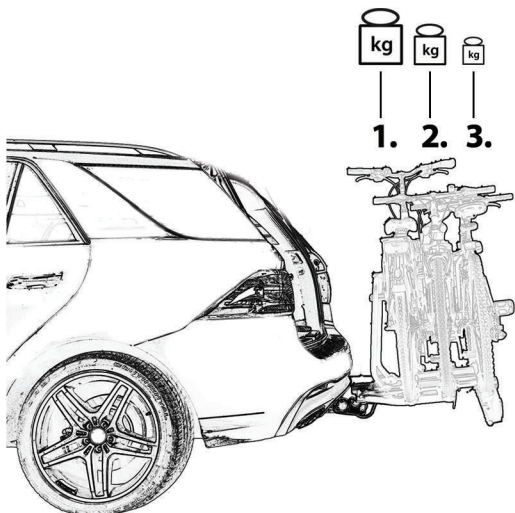

4x

50523

50800

KG
50 KG
60 KG
70 KG
80 KG

21 KG	
-21 KG	29 KG
-21 KG	39 KG
-21 KG	49 KG
-21 KG	59 KG

13 PIN

OK

NO!

OK

NO

OK

min 20 mm
max 80 mm

CHECK

LIFT AND TOW

ACCESSORIES

50532