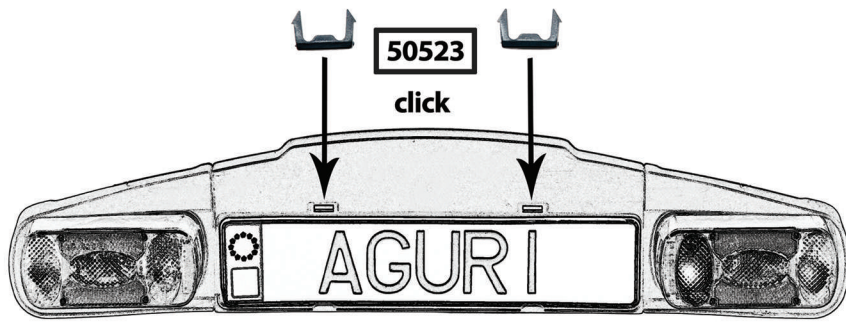

OK

NO

OK

min 20 mm
max 80 mm

CHECK

LIFT AND TOW

ACCESSORIES

50532

50484

LOADING RAMP

40070

13 PIN / 7 PIN

50072

50538

30 x 30 cm