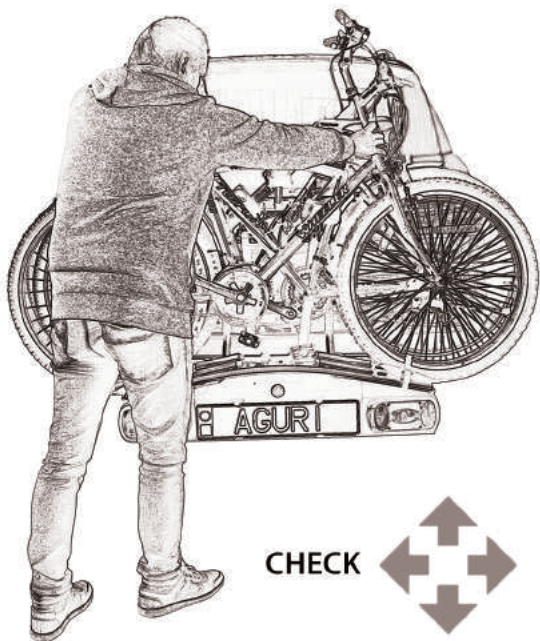

OK

NO

OK

min 20 mm
max 80 mm

CHECK

LIFT AND TOW

ACCESSORIES

50532