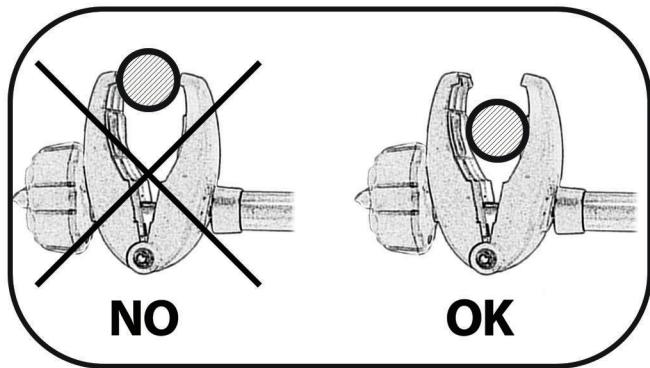

4x

50523

50800

KG
50 KG
60 KG
70 KG
80 KG

21 KG	
-21 KG	29 KG
-21 KG	39 KG
-21 KG	49 KG
-21 KG	59 KG

13 PIN

OK

NO!

OK

NO

OK

min 20 mm
max 80 mm

CHECK

LIFT AND TOW

ACCESSORIES

50532