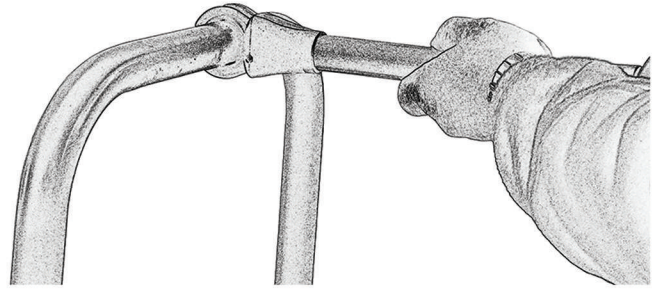

4x

50523

50800

KG
50 KG
60 KG
70 KG
80 KG

21 KG	
-21 KG	29 KG
-21 KG	39 KG
-21 KG	49 KG
-21 KG	59 KG

13 PIN

OK

NO!

OK

NO

OK

min 20 mm
max 80 mm

CHECK

LIFT AND TOW

ACCESSORIES

50532