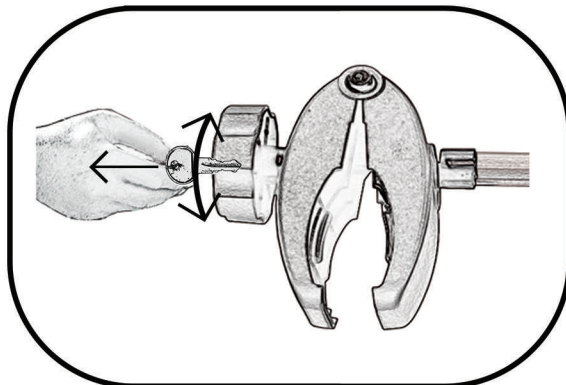

OK

NO

OK

min 20 mm
max 80 mm

CHECK

LIFT AND TOW

ACCESSORIES

50532

50484

LOADING RAMP

40070

13 PIN / 7 PIN

50072

50538

30 x 30 cm