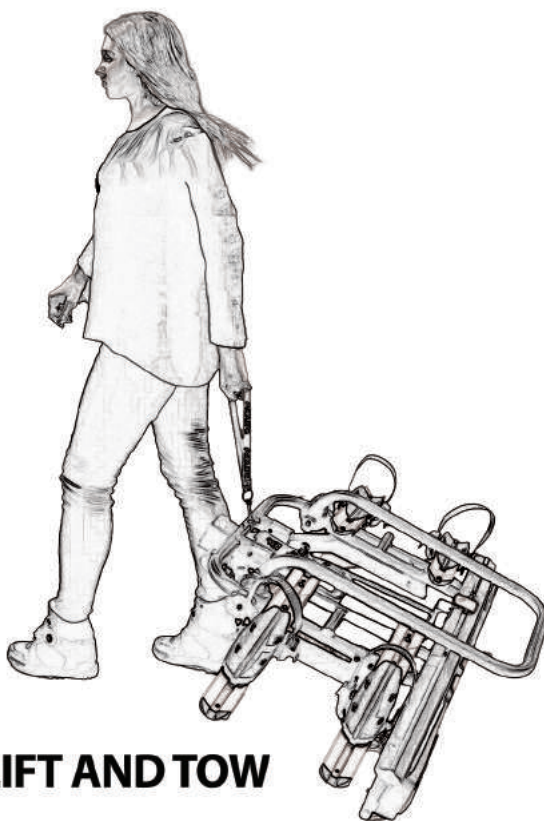

OK

NO

OK

min 20 mm
max 80 mm

CHECK

LIFT AND TOW

ACCESSORIES

50532

50484

LOADING RAMP

40070

13 PIN / 7 PIN

50072

50538

30 x 30 cm