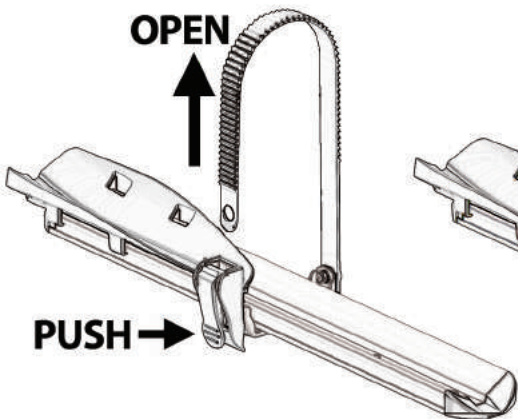

4x

50523

50800

KG
50 KG
60 KG
70 KG
80 KG

21 KG	
-21 KG	29 KG
-21 KG	39 KG
-21 KG	49 KG
-21 KG	59 KG

13 PIN

OK

NO!

OK

NO

OK

min 20 mm
max 80 mm

CHECK

LIFT AND TOW

ACCESSORIES

50532