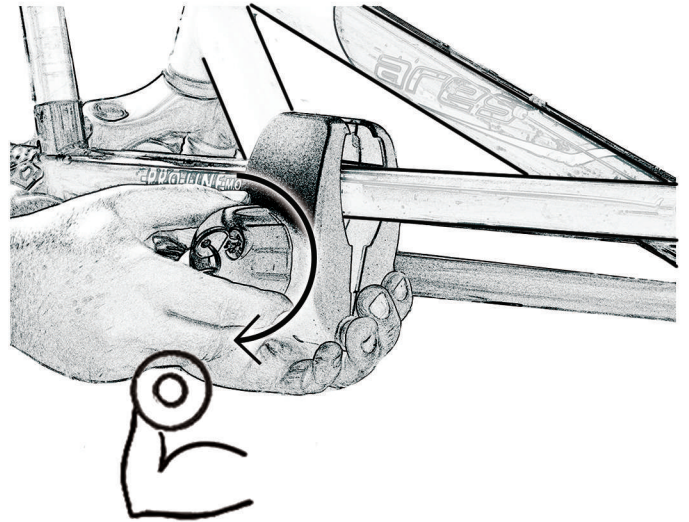

4x

50523

50800

KG
50 KG
60 KG
70 KG
80 KG

21 KG	
-21 KG	29 KG
-21 KG	39 KG
-21 KG	49 KG
-21 KG	59 KG

13 PIN

OK

NO!

OK

NO

OK

min 20 mm
max 80 mm

CHECK

LIFT AND TOW

ACCESSORIES

50532