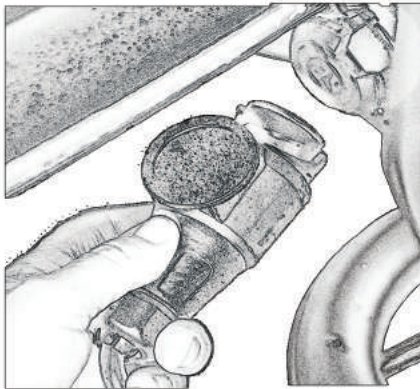

4x

50523

50800

KG
50 KG
60 KG
70 KG
80 KG

21 KG	
-21 KG	29 KG
-21 KG	39 KG
-21 KG	49 KG
-21 KG	59 KG

13 PIN

OK

NO!

OK

NO

OK

min 20 mm
max 80 mm

CHECK

LIFT AND TOW

ACCESSORIES

50532