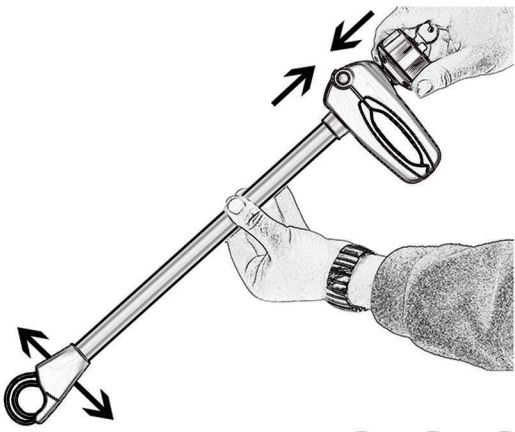

4x

50523

50800

KG
50 KG
60 KG
70 KG
80 KG

21 KG	
-21 KG	29 KG
-21 KG	39 KG
-21 KG	49 KG
-21 KG	59 KG

13 PIN

OK

NO!

OK

NO

OK

min 20 mm
max 80 mm

CHECK

LIFT AND TOW

ACCESSORIES

50532